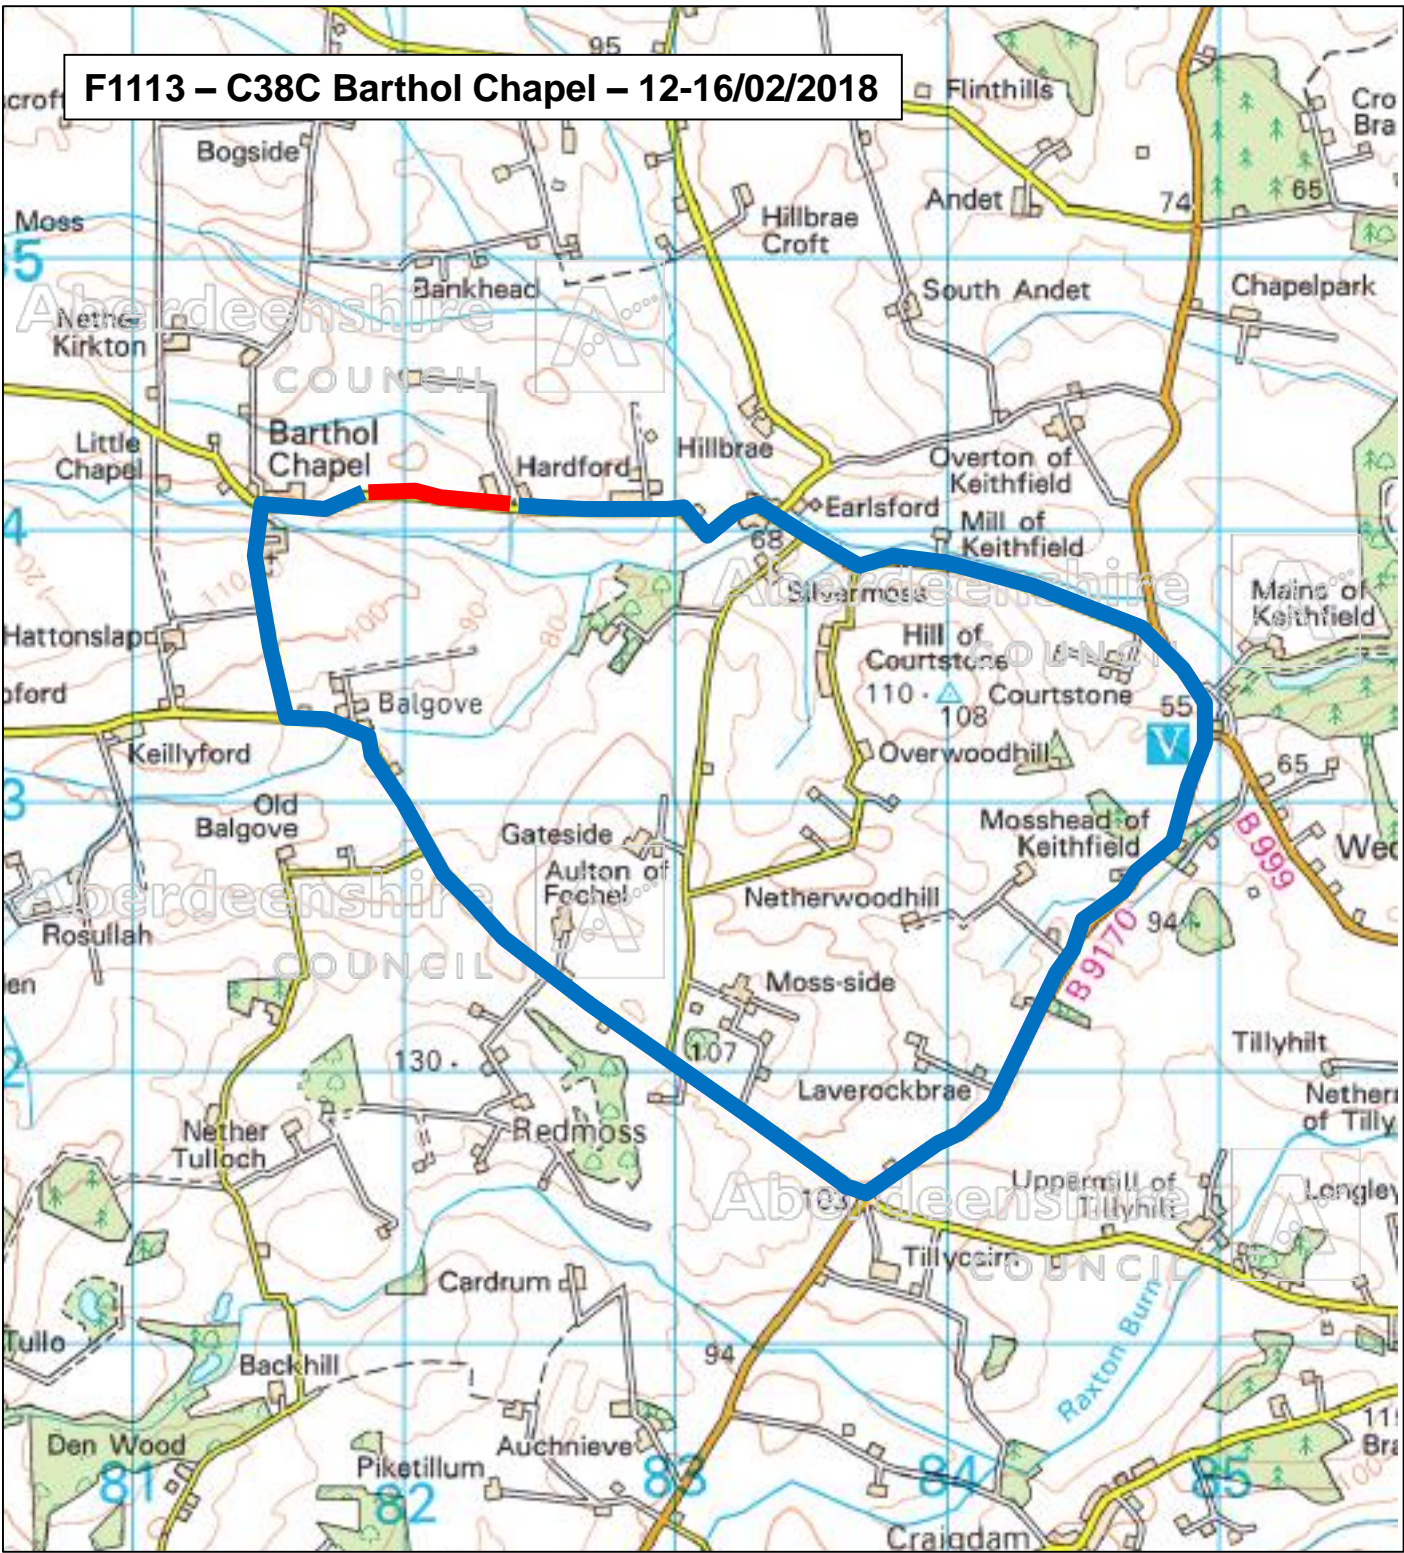

F1113 – C38C Barthol Chapel – 12-16/02/2018

© Crown copyright. All rights reserved. Aberdeenshire Council 0100020767 2017

- Closure
- Diversion
- Sign locations A, B, C