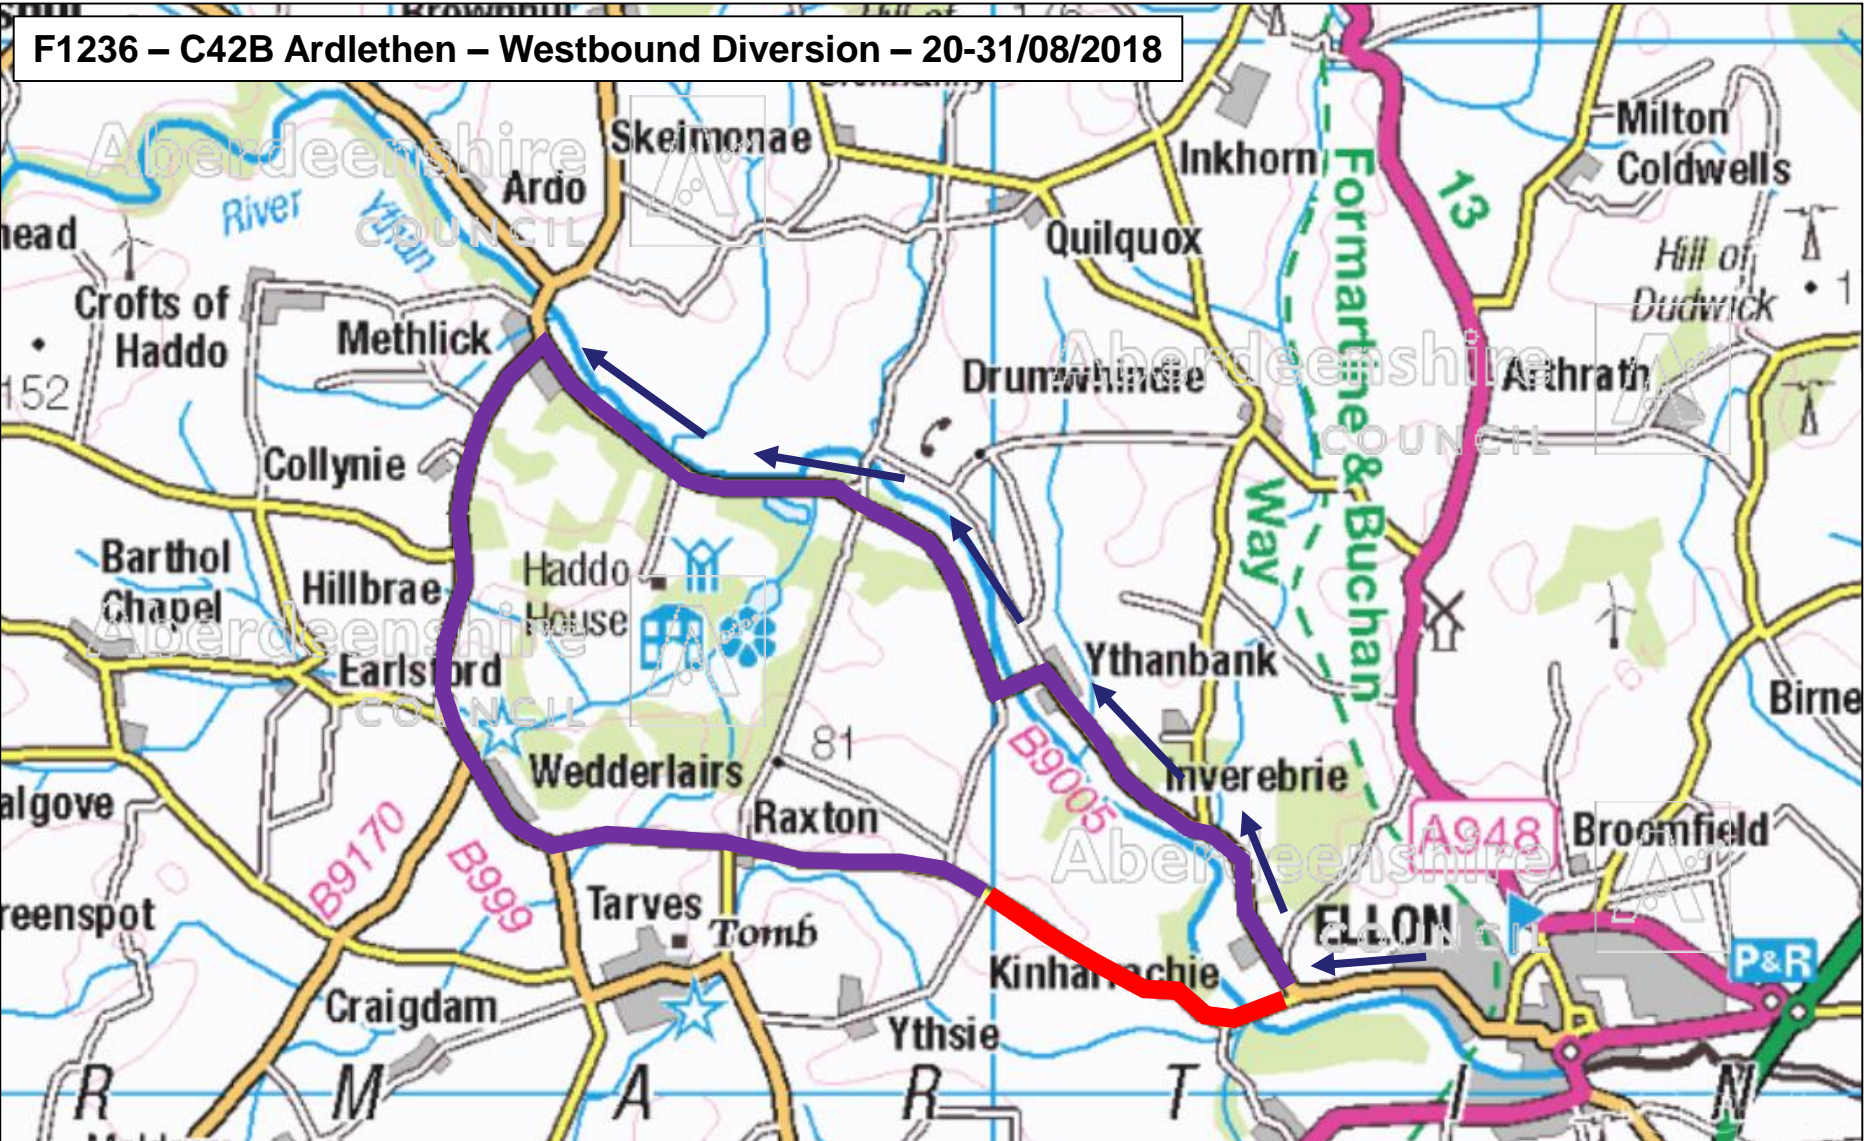

F1236 – C42B Ardlethen Map – 20-31/08/2018

© Crown copyright. All rights reserved. Aberdeenshire Council 0100020767 2018

- Closure
- Westbound Diversion
- Eastbound Diversion

Aberdeenshire Council
Infrastructure Services

F1236 – C42B Ardlethen – Westbound Diversion – 20-31/08/2018

© Crown copyright. All rights reserved. Aberdeenshire Council 0100020767 2018

- Closure █
- Diversion █
- Sign locations A, B, C

Aberdeenshire Council
Infrastructure Services

F1236 – C42B Ardlethen Map – Eastbound Diversion – 20-31/08/2018

© Crown copyright. All rights reserved. Aberdeenshire Council 0100020767 2018

- Closure █
- Diversion █
- Sign locations A, B, C

Aberdeenshire Council
Infrastructure Services