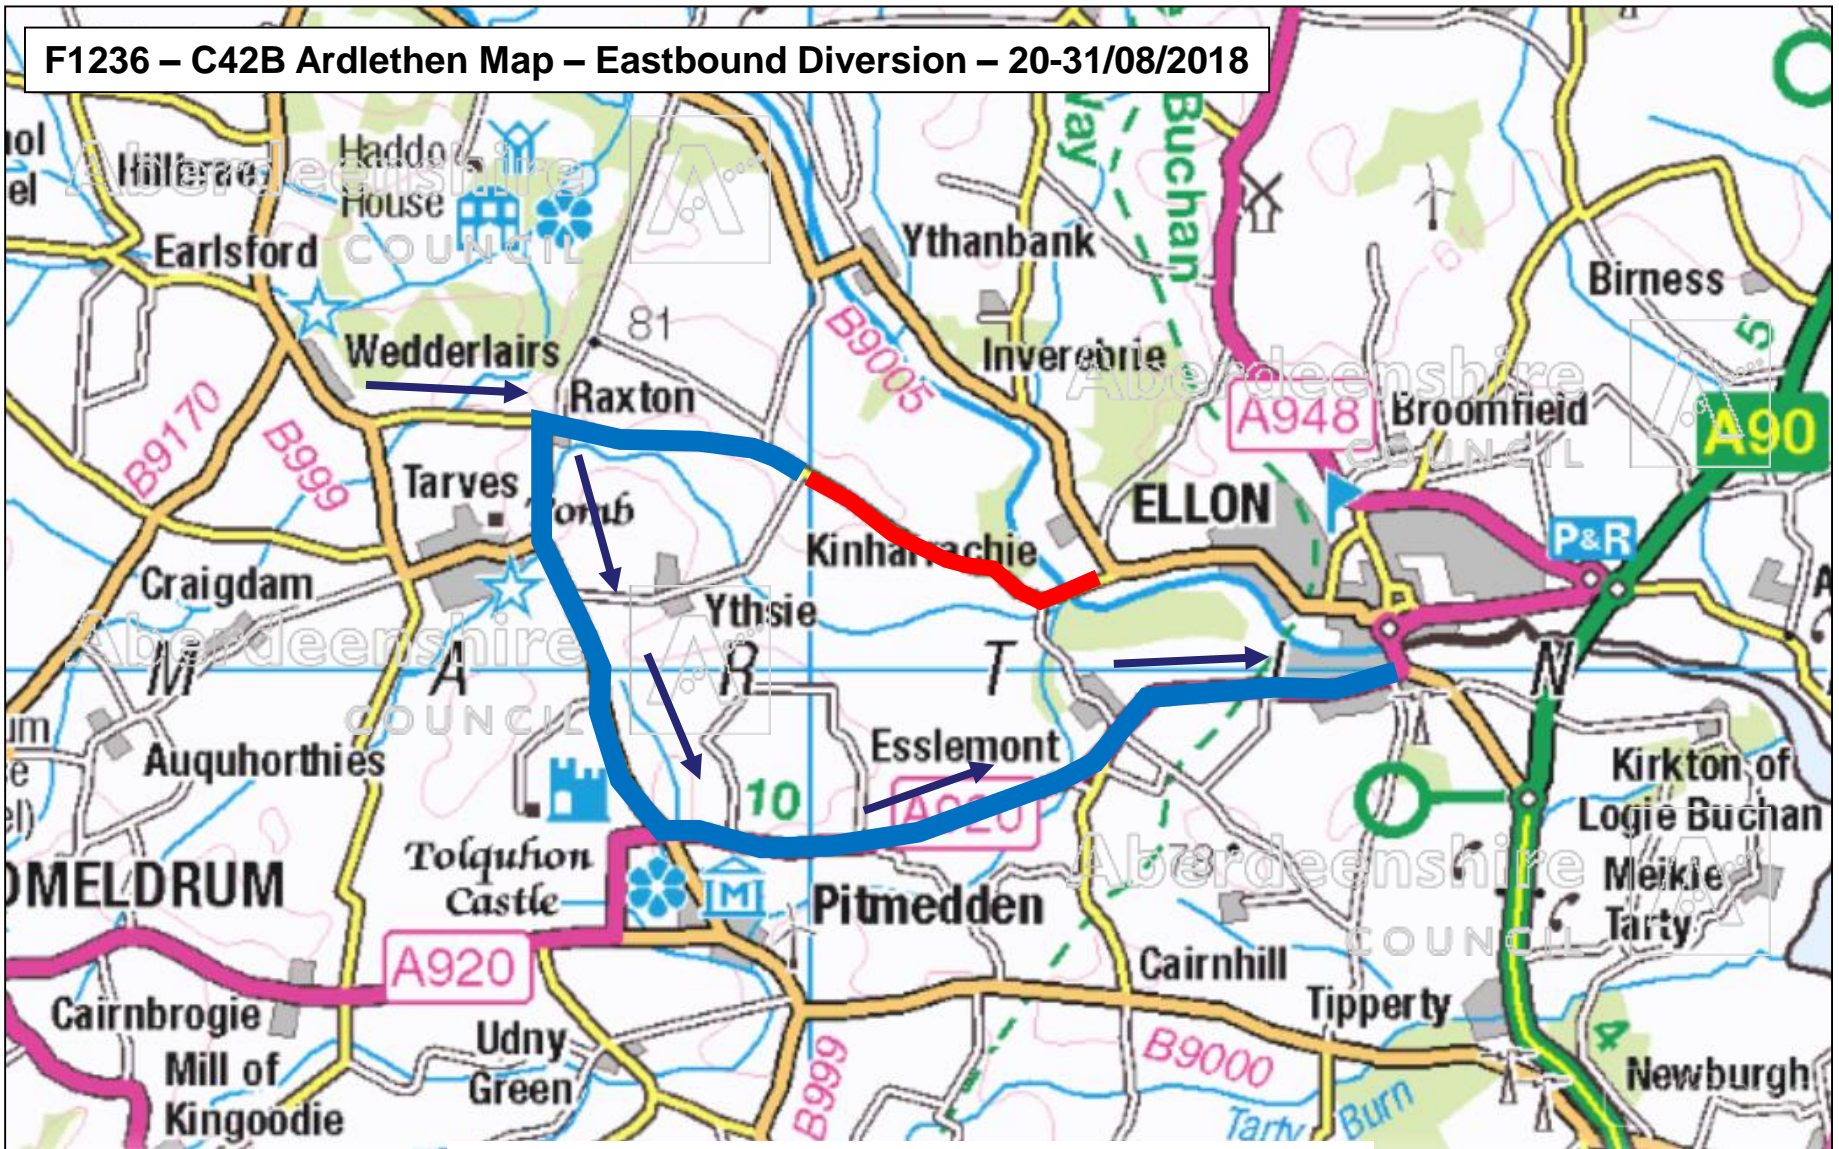

F1236 – C42B Ardlethen Map – 20-31/08/2018

© Crown copyright. All rights reserved. Aberdeenshire Council 0100020767 2018

- Closure
- Westbound Diversion
- Eastbound Diversion

Aberdeenshire Council
Infrastructure Services

F1236 – C42B Ardlethen – Westbound Diversion – 20-31/08/2018

© Crown copyright. All rights reserved. Aberdeenshire Council 0100020767 2018

- Closure █
- Diversion █
- Sign locations A, B, C

Aberdeenshire Council
Infrastructure Services

F1236 – C42B Ardlethen Map – Eastbound Diversion – 20-31/08/2018

© Crown copyright. All rights reserved. Aberdeenshire Council 0100020767 2018

- Closure █
- Diversion █
- Sign locations A, B, C

Aberdeenshire Council
Infrastructure Services