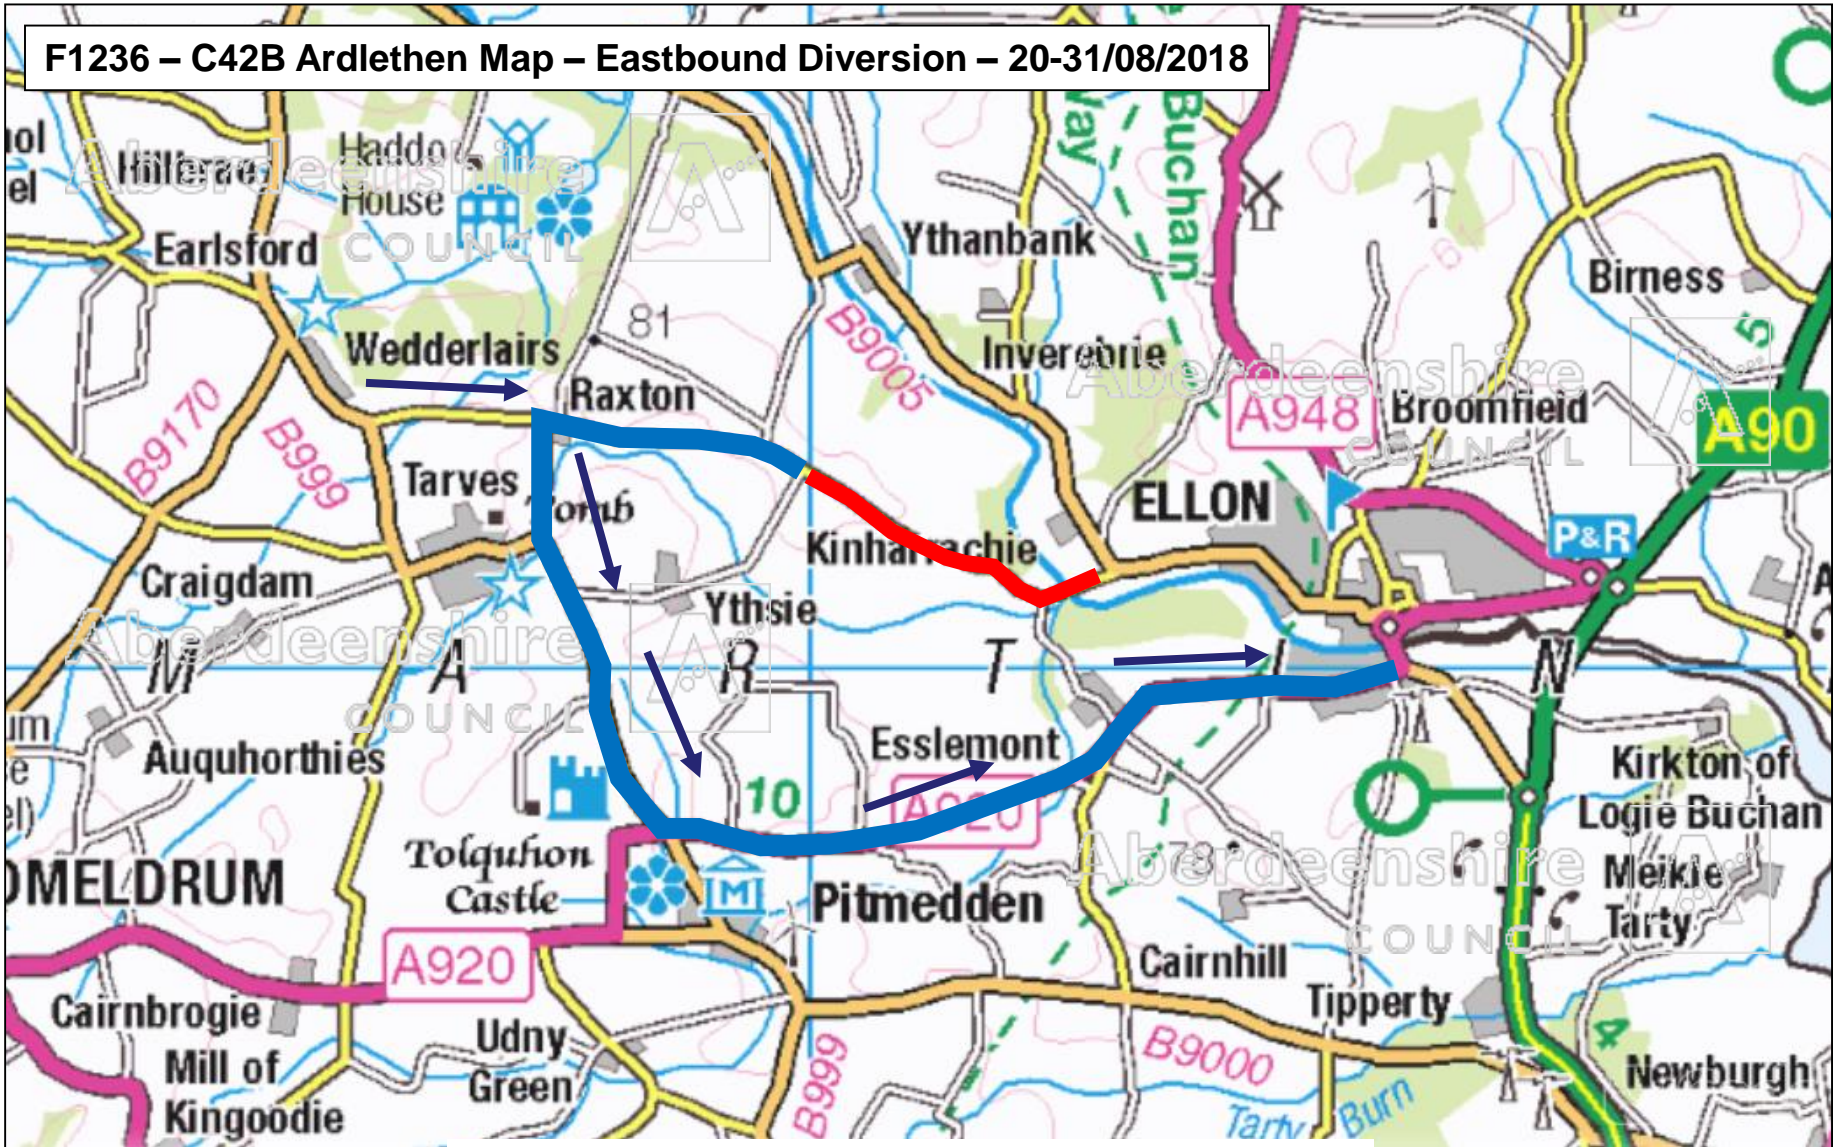

F1236 – C42B Ardlethen Map – 20-31/08/2018

© Crown copyright. All rights reserved. Aberdeenshire Council 0100020767 2018

- Closure
- Westbound Diversion
- Eastbound Diversion

Aberdeenshire Council
Infrastructure Services

F1236 – C42B Ardlethen – Westbound Diversion – 20-31/08/2018

© Crown copyright. All rights reserved. Aberdeenshire Council 0100020767 2018

- Closure █
- Diversion █
- Sign locations A, B, C

Aberdeenshire Council
Infrastructure Services

F1236 – C42B Ardlethen Map – Eastbound Diversion – 20-31/08/2018

© Crown copyright. All rights reserved. Aberdeenshire Council 0100020767 2018

- Closure █
- Diversion █
- Sign locations A, B, C

Aberdeenshire Council
Infrastructure Services