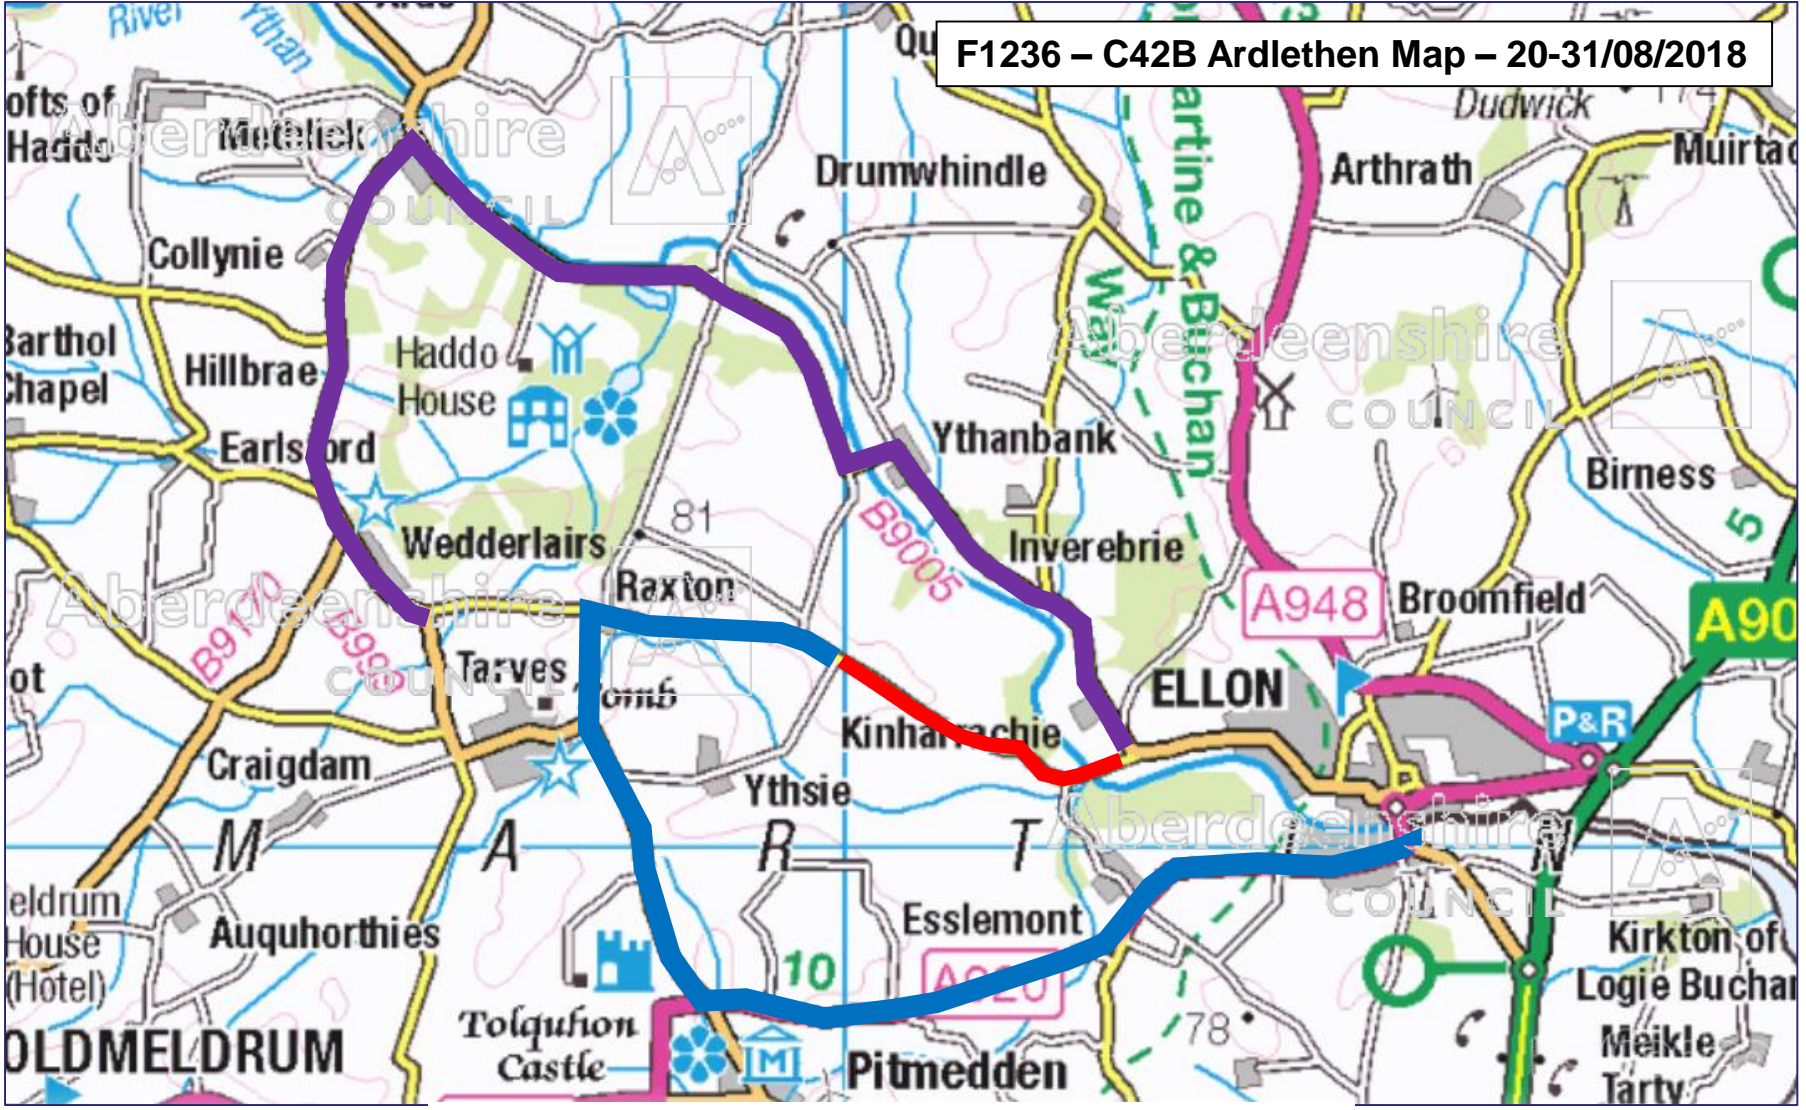

F1236 – C42B Ardlethen Map – 20-31/08/2018

© Crown copyright. All rights reserved. Aberdeenshire Council 0100020767 2018

- Closure
- Westbound Diversion
- Eastbound Diversion

Aberdeenshire Council
Infrastructure Services

F1236 – C42B Ardlethen – Westbound Diversion – 20-31/08/2018

© Crown copyright. All rights reserved. Aberdeenshire Council 0100020767 2018

- Closure █
- Diversion █
- Sign locations A, B, C

Aberdeenshire Council
Infrastructure Services

F1236 – C42B Ardlethen Map – Eastbound Diversion – 20-31/08/2018

© Crown copyright. All rights reserved. Aberdeenshire Council 0100020767 2018

- Closure █
- Diversion █
- Sign locations A, B, C

Aberdeenshire Council
Infrastructure Services